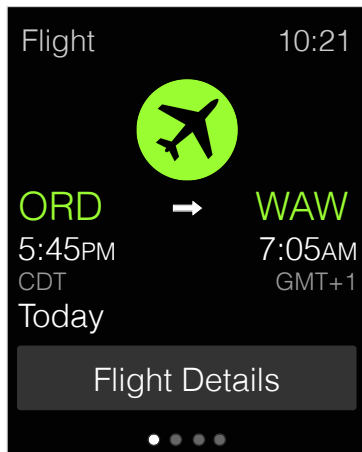

Flight information object.

BASIC FLIGHT INFO
PAGE

Tapping Flight Details launches the Flight Details modal sheet.

FLIGHT DETAILS
MODAL SHEET

Tapping <Back dismisses the modal sheet, returns to Basic Flight Info page.