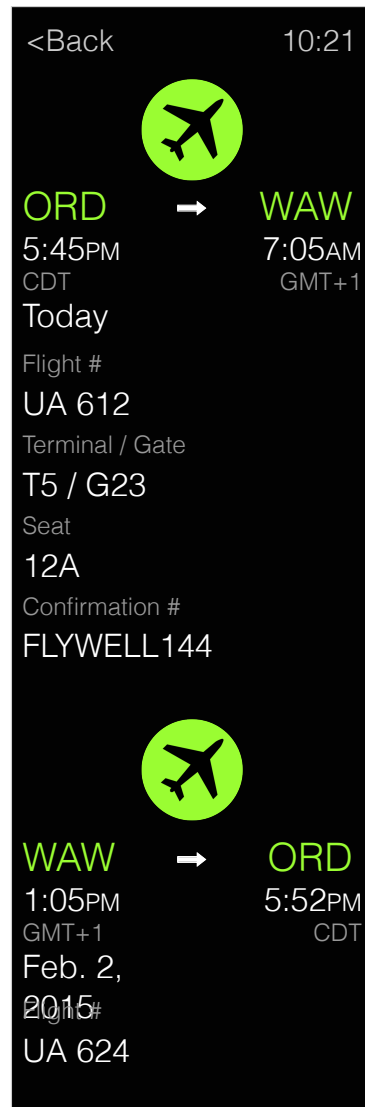

Flight information object.

BASIC FLIGHT INFO
PAGE

Tapping Flight Details launches the Flight Details modal sheet.

FLIGHT DETAILS
MODAL SHEET

Tapping <Back dismisses the modal sheet, returns to Basic Flight Info page.